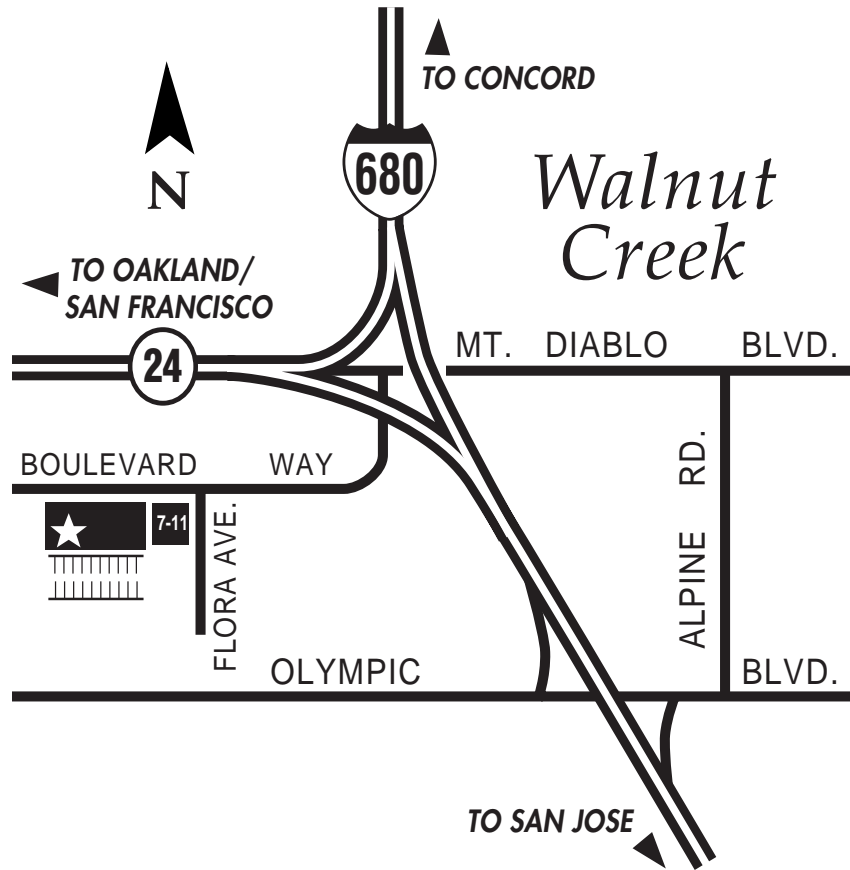

Luke Design

FROM CONCORD OR SAN JOSE

Take Olympic Blvd exits. Proceed East on Olympic Blvd.
Turn Left onto Alpine Rd.
Turn Left onto Mt. Diablo Blvd.
Proceed West going under freeway interchange.
Turn Left onto Boulevard Way.
Turn Left onto Flora Ave. and Right into parking lot behind 7-11.
We are located in the last office at the end of the building.

FROM OAKLAND / SAN FRANCISCO

Take Walnut Creek / Mount Diablo Blvd. exit.
Turn Right at bottom of the off ramp onto Boulevard Way.
Turn Left onto Flora Ave. and Right into parking lot behind 7-11.
We are located in the last office at the end of the building.